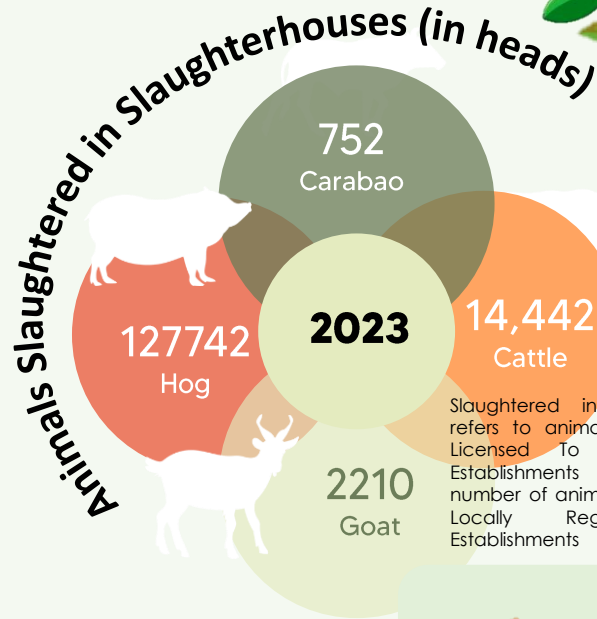

LIVESTOCK AND POULTRY STATISTICS

Davao del Norte, 2023 (Preliminary)

Livestock Production

(in metric tons)

Slaughtered in slaughterhouses refers to animals slaughtered in Licensed To Operate Meat Establishments including the number of animals slaughtered in Locally Registered Meat Establishments

Other Livestock

Poultry Production

(in metric tons)

Sources:
Data: Philippine Statistics Authority, Backyard and Commercial Livestock and Poultry Survey & Compilation of Data from Slaughterhouses and Poultry Dressing Plants
Icons, Vectors: www.freepik.com