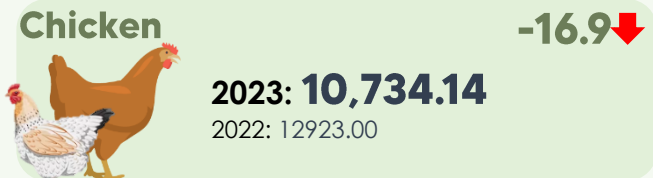

Poultry Production

(in metric tons)

Sources:
Data: Philippine Statistics Authority, Backyard and Commercial Livestock and Poultry Survey & Compilation of Data from Slaughterhouses and Poultry Dressing Plants
Icons, Vectors: www.freepik.com

APPROVED FOR RELEASE:

PEPITO D. AMOYEN
Chief Statistical Specialist