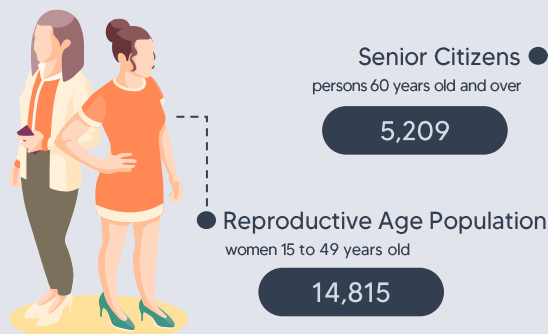

APPROVED FOR RELEASE:

PEPITO D. AMOYEN
Chief Statistical Specialist