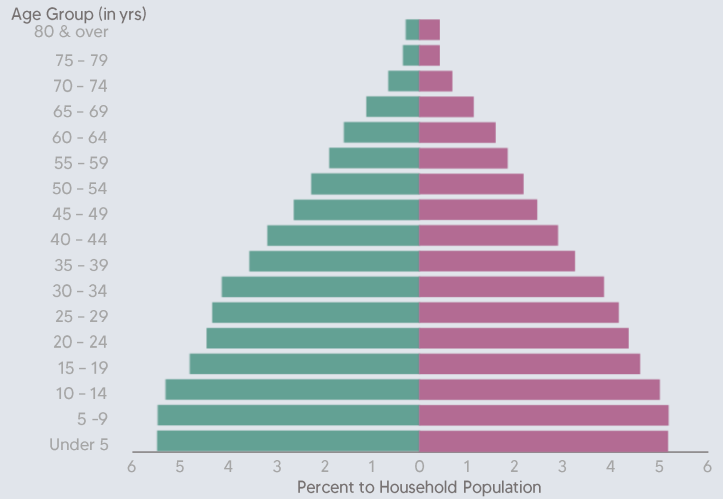

# AGE AND SEX DISTRIBUTION OF THE HOUSEHOLD POPULATION OF ASUNCION

Based on the results of the 2020 Census of Population and Housing

# 61,867

Household Population as of 1 May 2020

The sex ratio in Asuncion was computed at 110 in 2020.  
This means that there were **110 MALES** for every **100 FEMALES**.

24.9

The median age was computed at 24.9 years which denotes that half of the household population in Asuncion was younger than 24.9 years, while the other half was older than 24.9 years.