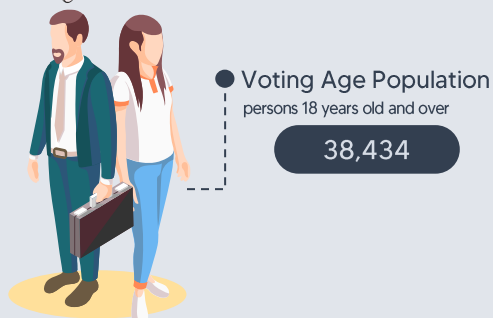

APPROVED FOR RELEASE:

PEPITO D. AMOYEN
Chief Statistical Specialist