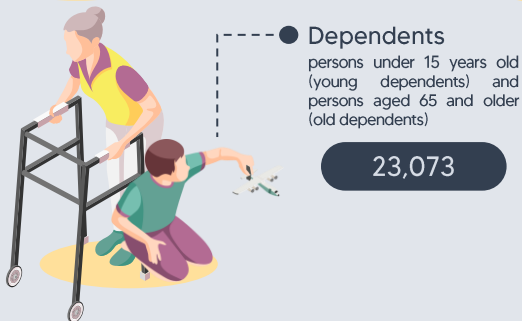

# 61,867

Household Population as of 1 May 2020

The sex ratio in Asuncion was computed at 110 in 2020.  
This means that there were **110 MALES** for every **100 FEMALES**.

24.9

The median age was computed at 24.9 years which denotes that half of the household population in Asuncion was younger than 24.9 years, while the other half was older than 24.9 years.