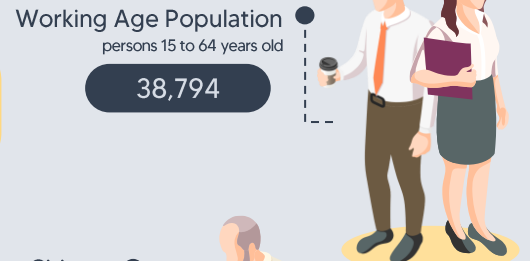

APPROVED FOR RELEASE:

PEPITO D. AMOYEN
Chief Statistical Specialist