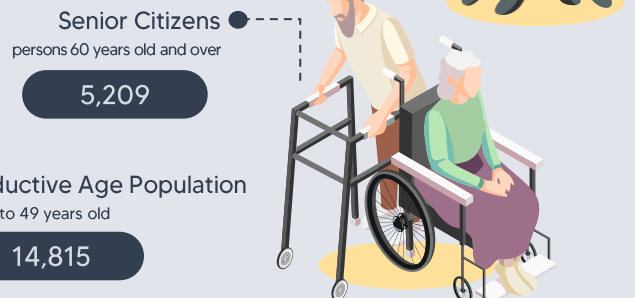

APPROVED FOR RELEASE:

PEPITO D. AMOYEN
Chief Statistical Specialist