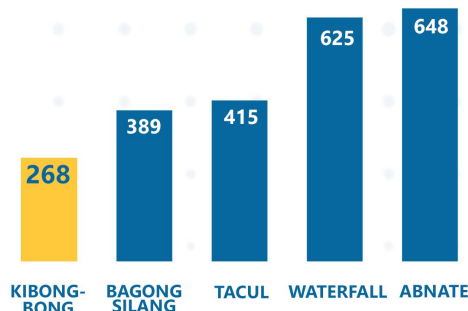

## 7.3%

Kiblawan's population comprises 7.3% of the total population of Davao del Sur.

73

1000

This means for every 1000 person in Davao del Sur, approximately 73 resides in Kiblawan.

### FIVE MOST POPULOUS BARANGAYS

KIMLAWIS	6,805
POBLACION	5,379
BALASIAO	2,912
PANAGLIB	2,679
IHAN	2,643

### FIVE LEAST POPULOUS BARANGAYS