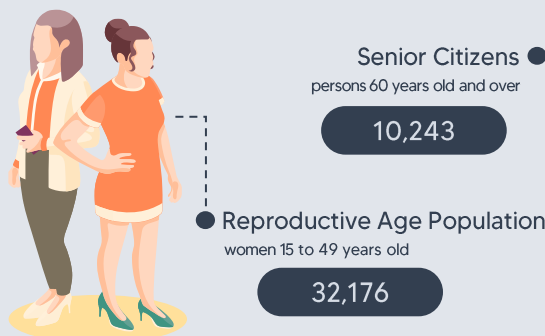

Overall Dependency Ratio
There were **59** dependents for every **100** working-age or economically-active population.