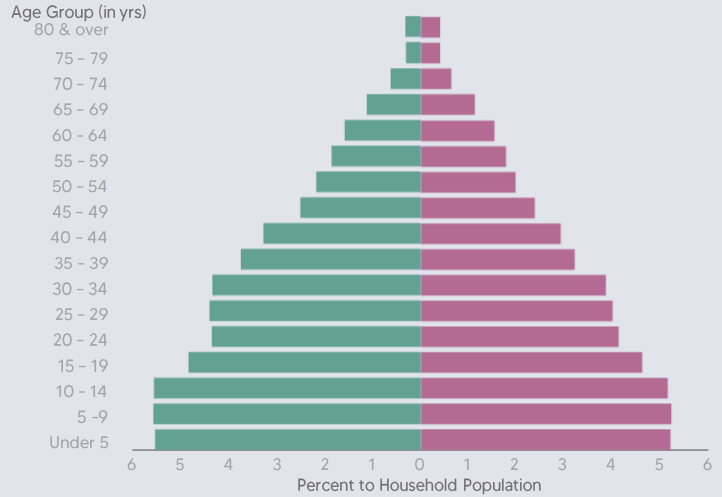

# AGE AND SEX DISTRIBUTION OF THE HOUSEHOLD POPULATION OF SANTO TOMAS

Based on the results of the 2020 Census of Population and Housing

# 127,890

Household Population as of 1 May 2020

The sex ratio in Santo Tomas was computed at 106 in 2020. This means that there were **106 MALES** for every **100 FEMALES**.

25.1

The median age was computed at 25.1 years which denotes that half of the household population in Santo Tomas was younger than 25.1 years, while the other half was older than 25.1 years.