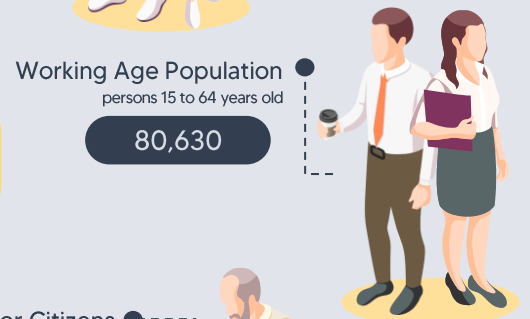

Overall Dependency Ratio
There were **59** dependents for every **100** working-age or economically-active population.