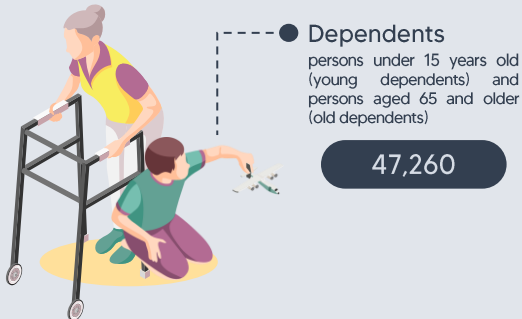

# 127,890

Household Population as of 1 May 2020

The sex ratio in Santo Tomas was computed at 106 in 2020. This means that there were **106 MALES** for every **100 FEMALES**.

25.1

The median age was computed at 25.1 years which denotes that half of the household population in Santo Tomas was younger than 25.1 years, while the other half was older than 25.1 years.