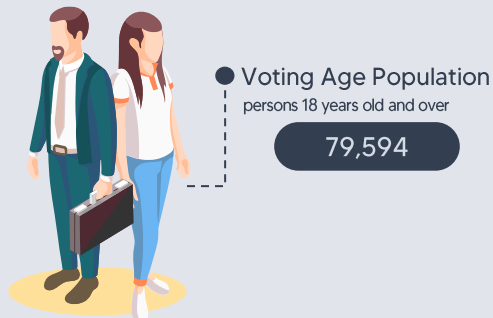

Overall Dependency Ratio
There were **59** dependents for every **100** working-age or economically-active population.