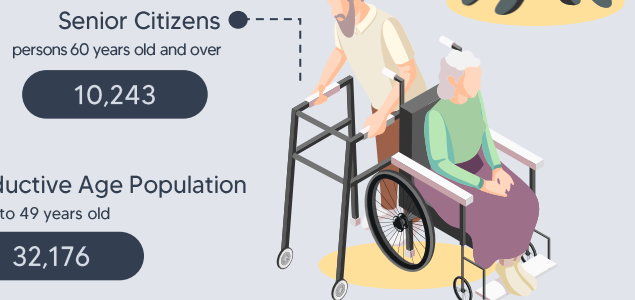

Overall Dependency Ratio
There were **59** dependents for every **100** working-age or economically-active population.