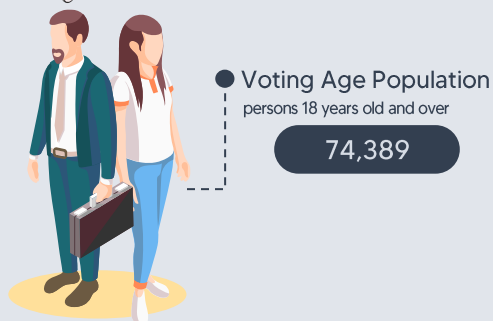

Overall Dependency Ratio
There were **59** dependents for every **100** working-age or economically-active population.