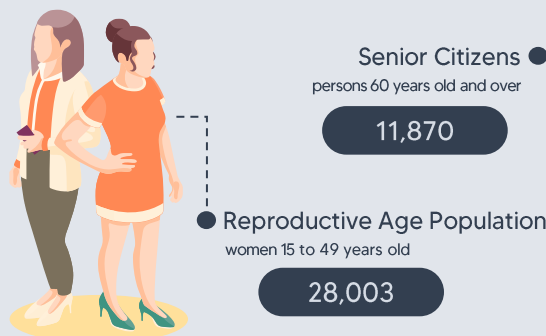

Overall Dependency Ratio
There were **59** dependents for every **100** working-age or economically-active population.