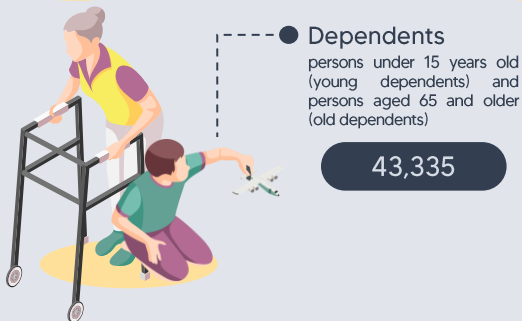

# AGE AND SEX DISTRIBUTION OF THE HOUSEHOLD POPULATION IN THE ISLAND GARDEN CITY OF SAMAL

Based on the results of the 2020 Census of Population and Housing

# 116,638

Household Population as of 1 May 2020

The sex ratio in the Island Garden City of Samal was computed at 108 in 2020. This means that there were **108 MALES** for every **100 FEMALES**.

26.3

The median age was computed at 26.3 years which denotes that half of the household population in the Island Garden City of Samal was younger than 26.3 years, while the other half was older than 26.3 years.