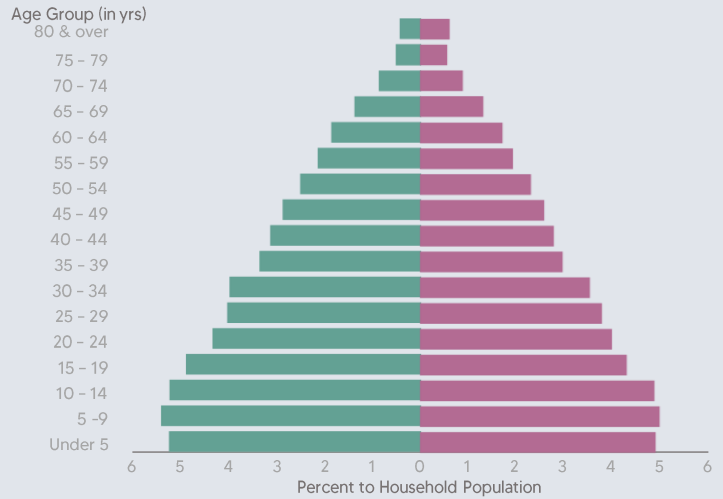

# AGE AND SEX DISTRIBUTION OF THE HOUSEHOLD POPULATION IN THE ISLAND GARDEN CITY OF SAMAL

Based on the results of the 2020 Census of Population and Housing

# 116,638

Household Population as of 1 May 2020

The sex ratio in the Island Garden City of Samal was computed at 108 in 2020. This means that there were **108 MALES** for every **100 FEMALES**.

26.3

The median age was computed at 26.3 years which denotes that half of the household population in the Island Garden City of Samal was younger than 26.3 years, while the other half was older than 26.3 years.