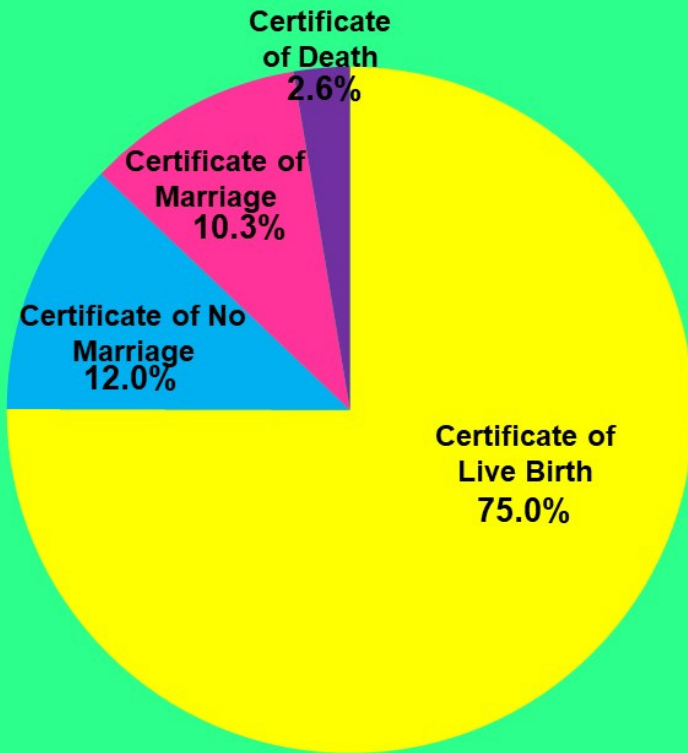

ISSUANCE OF CIVIL REGISTRY DOCUMENTS IN SECURITY PAPER (SECPA) OF CRS OUTLET DAVAO CITY: SEPTEMBER 2021

Percentage Distribution of Issued Civil Registry Documents by Type

70,321

Total Number of Issued Civil Registry Documents within 22 working days

This number is 36.2% higher than the same month of the previous year.

TECHNICAL NOTES:

LIVE BIRTH is a complete expulsion or extraction from its mother of a product of conception, irrespective of the duration of the pregnancy, which after such separation, breathes or shows any other evidence of life, such as a beating of the heart, pulsation of the umbilical cord, or definite movement of voluntary muscles, whether or not the umbilical cord has been cut or the placenta is attached; each product of such a birth is considered liveborn.

MARRIAGE is a contract of permanent union between a man and a woman entered into in accordance with law for the establishment of conjugal and family life.

CERTIFICATE OF NO MARRIAGE (CENOMAR) is a certification issued by the PSA stating that a person has not contracted any marriage. It is also called a Certificate of No Record of Marriage or Certificate of Singleness. In legal definitions for interpersonal status, a single person is someone who has never been married.

DEATH refers to the permanent disappearance of all evidence of life at any time after live birth has taken place (postnatal cessation of vital function without capability of resuscitation).

52,771
 Certificates of Live Birth