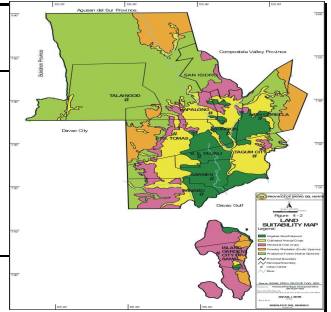

Davao del Norte Quickstat

February 2015

Issue No. 3

February 2015

GEOGRAPHY			
Number of cities	3	Boundaries:	
Number of municipalities	8	North	Agusan del Sur
Number of barangays	223	West	Bukidnon
Land area (in hectares)	342,697	East	Compostela Valley
Provincial Capital	Tagum City	South	Davao City
SELECTED DEMOGRAPHIC CHARACTERISTICS			
INDICATOR	REFERENCE PERIOD and DATA		
Total Population	2010	2007	2000
Philippines	92,337,852	88,548,366	76,506,928
Davao Region	4,468,563	4,159,469	3,676,163
Davao del Norte	945,764	847,440	743,811
Institutional Population	7,979	4,396	1,605
Household Population	937,785	843,044	742,206
Household Population by Age Group:			
Under 1	20,297	19,394	16,641
1 – 4	87,288	80,355	71,574
5 – 9	103,089	95,416	94,921
10 – 14	98,007	93,348	93,795
15 - 19	99,519	95,329	82,420
20 – 24	91,433	79,442	69,700
25 – 29	76,990	68,374	58,008
30 – 34	69,340	59,575	52,867
35 – 39	60,119	54,331	47,475
40 – 44	53,984	46,736	41,735
45 – 49	46,940	41,983	33,628
50 – 54	40,708	35,232	24,122
55 – 59	31,919	25,437	16,918
60 – 64	21,492	16,366	14,284
65 – 69	14,149	12,833	9,447
70 – 74	10,601	8,856	6,654
75 – 79	6,261	5,137	4,082
80 years old and over	5,649	2,175	3,935
Household Population 10 years old and over by Marital Status:			
Single	306,479	283,159	251,619
Married	333,732	294,108	254,416
Widowed	27,999	24,207	19,734
Divorced/Separated	7,676	5,923	4,428
Common-Law/Live-in	50,789	35,734	23,532
Unknown	436	4,748	5,341
Total Household Population 10 years old and over	727,111	647,879	559,070